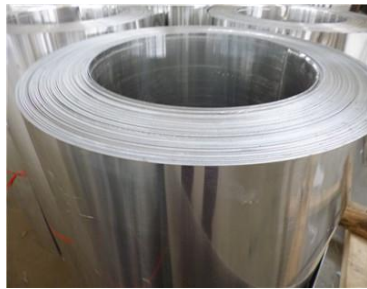

# Expanded Metal Processing - Ourun Wire Mesh

Processing--Mesh

Raw Material

Opening plate

Slitting&stretching

Flattening

Cutting

Finished product