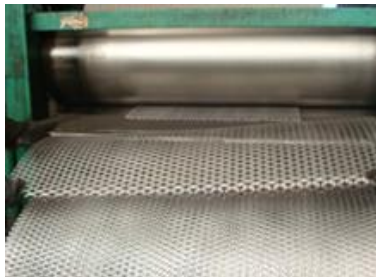

# Expanded Metal Processing - Ourun Wire Mesh

Processing--Mesh

Raw Material

Opening plate

Slitting&stretching

Flattening

Cutting

Finished product